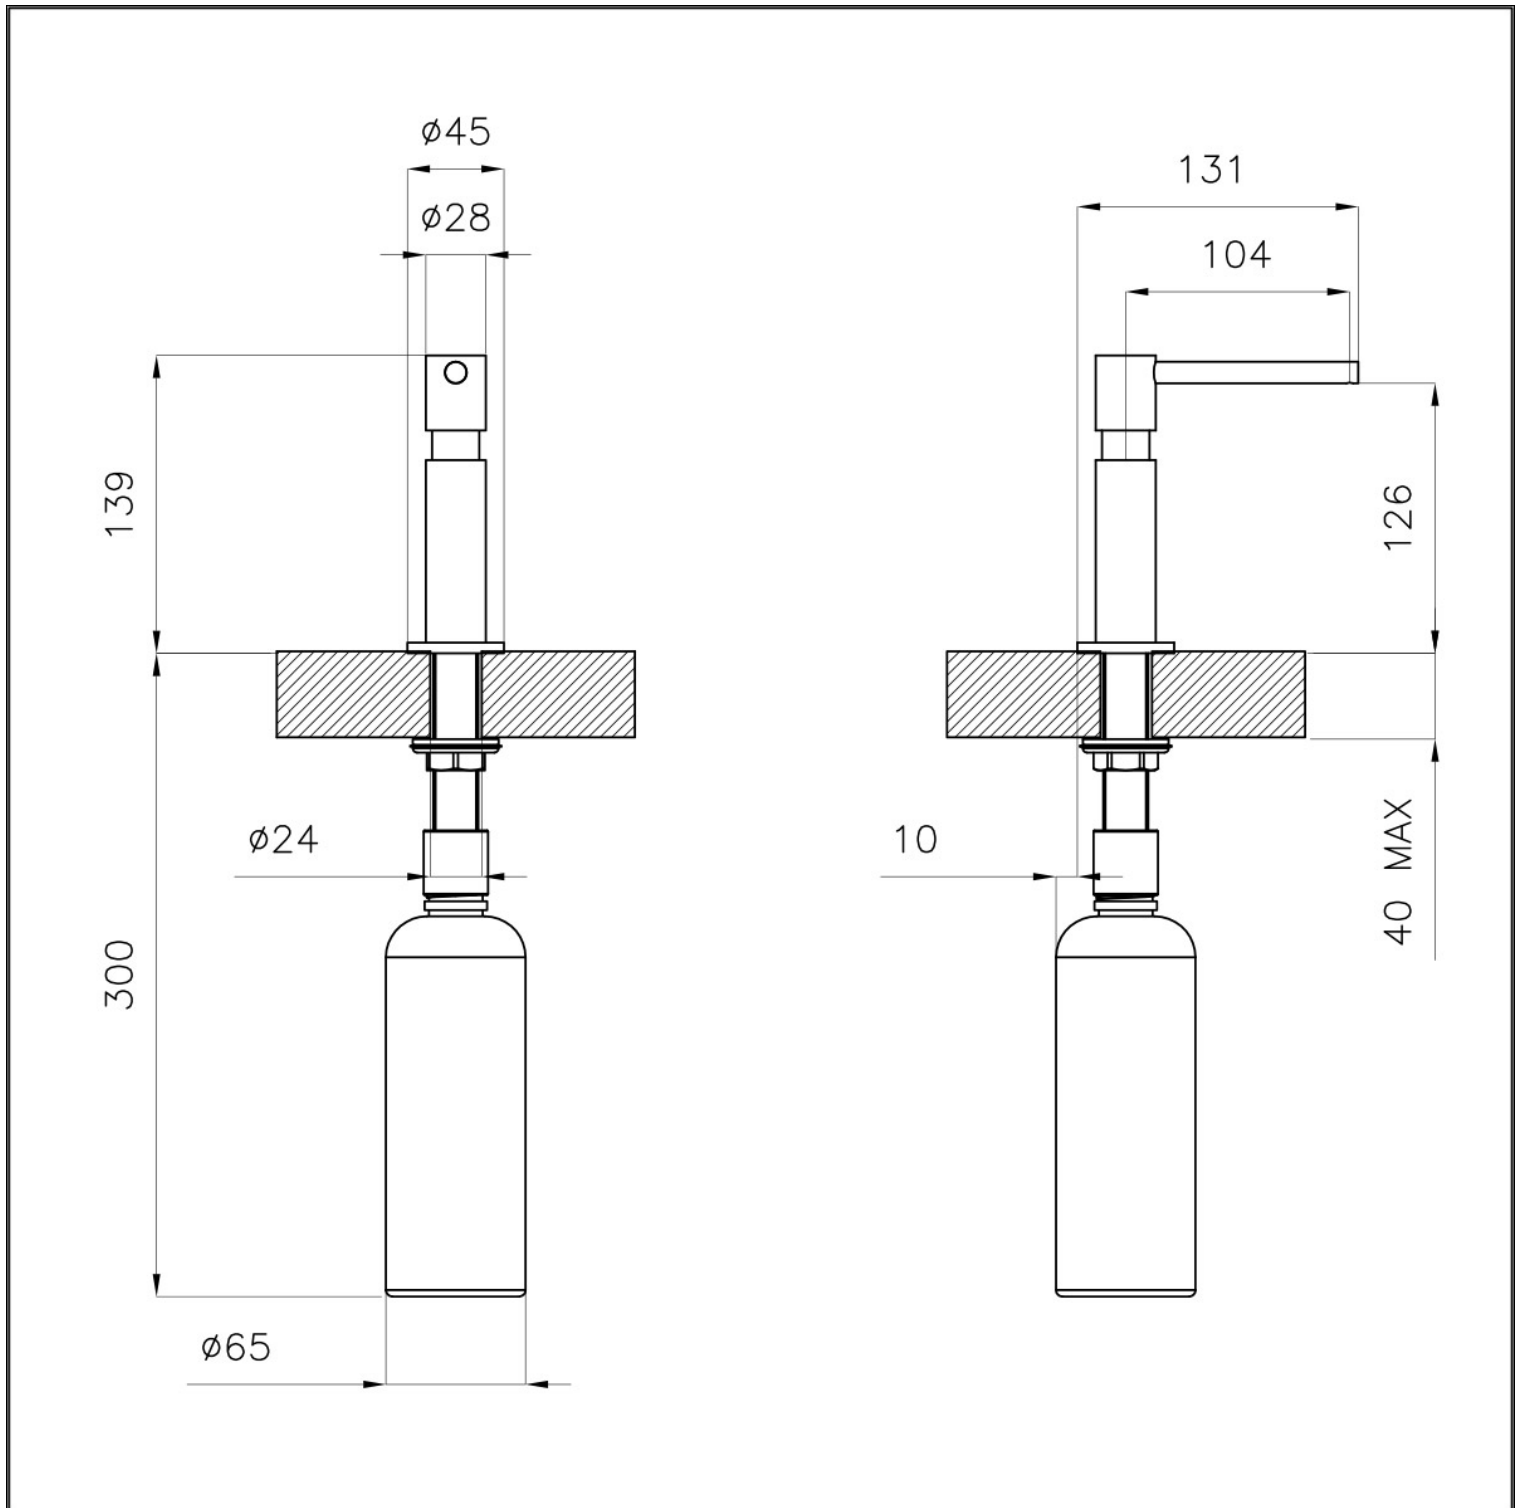

Dispenser Evo 8520 010

Accessories e Complements

Code: 8520 010

Built-in dispenser for liquid detergent/soap.
Chromed finish

DETAILS

Material Brass

Texture Chromed

Sink accessories Colander

Built-in hole Ø 35mm

TECHNICAL DATA

RECOMMENDED PAIRINGS

Faucet Capri - 8467 005 (USA)

Mixer Tap Omega 8497 000