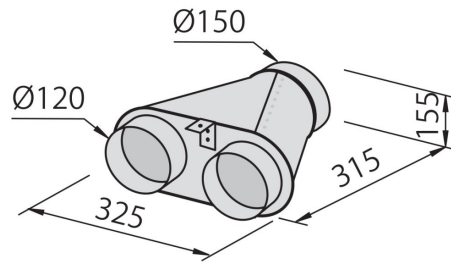

TECHNICAL DATA

GALLERY

OPTIONAL ACCESSORIES

Carbon filters kit 9700 460

Collector for 2 pipes 2523 000

Collector for 3 pipes 2524 000

Collector for 4 pipes 2525 000

Flexible silencing canalization
9700 602