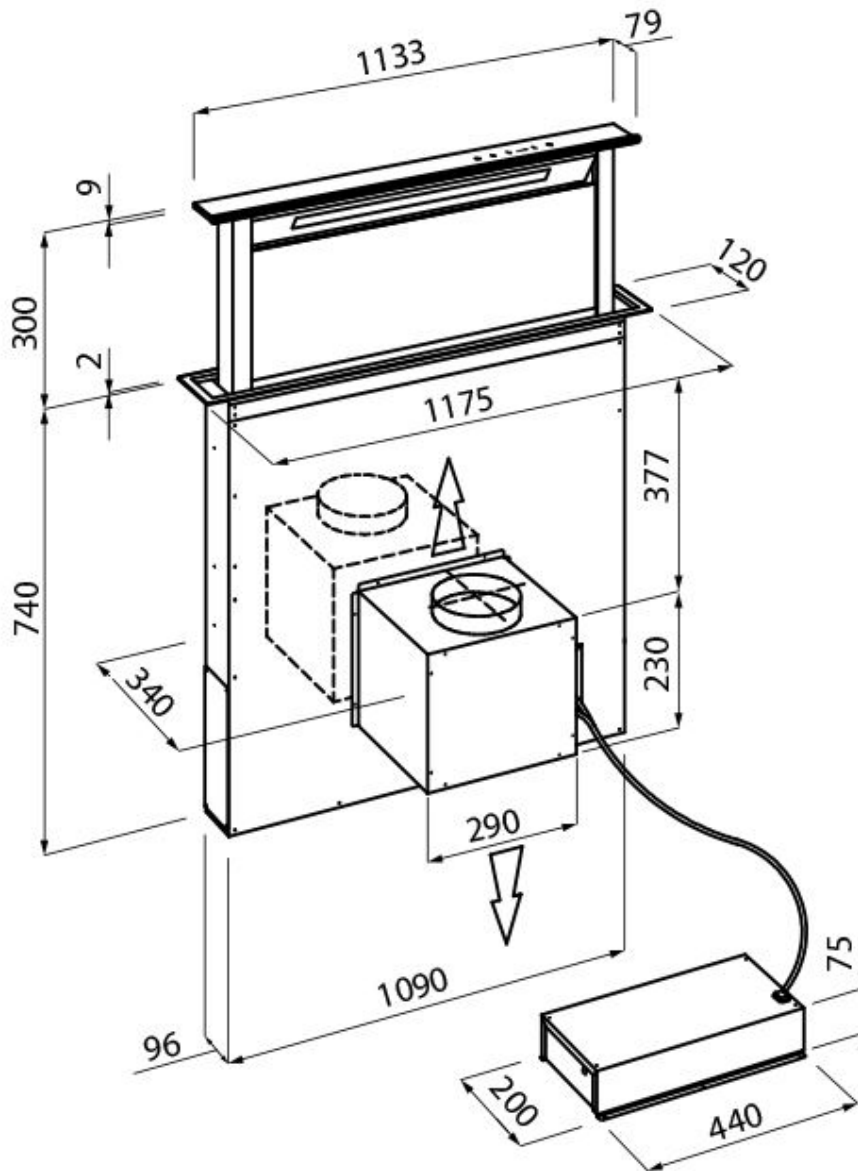

Led lighting

Particular attention to energy saving with LED lighting systems. They assure a 10 times lower consumption and a 10 times longer duration. Our LED lights are designed to create an adequate comfort and safety in the cooking area.

TECHNICAL DATA