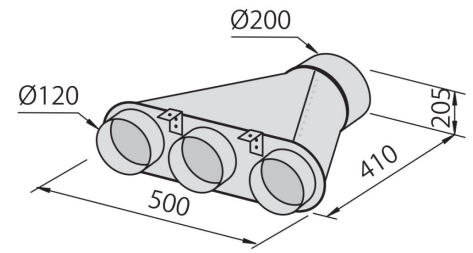

TECHNICAL DATA

GALLERY

OPTIONAL ACCESSORIES

Carbon filters kit 9700 460

Collector for 2 pipes 2523 000

Collector for 3 pipes 2524 000

Collector for 4 pipes 2525 000

Flexible silencing canalization
9700 602