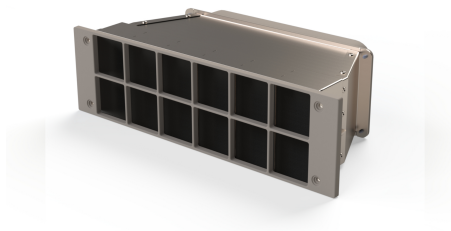

Carbon filter - 9700 574