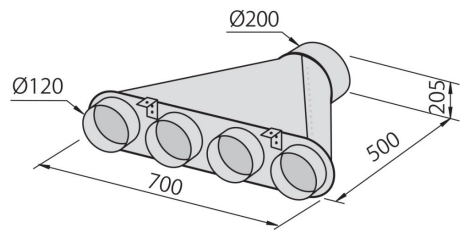

TECHNICAL DATA

GALLERY

OPTIONAL ACCESSORIES

Carbon filters kit 9700 460

Collector for 2 pipes 2523 000

Collector for 3 pipes 2524 000

Collector for 4 pipes 2525 000

Flexible silencing canalization
9700 602