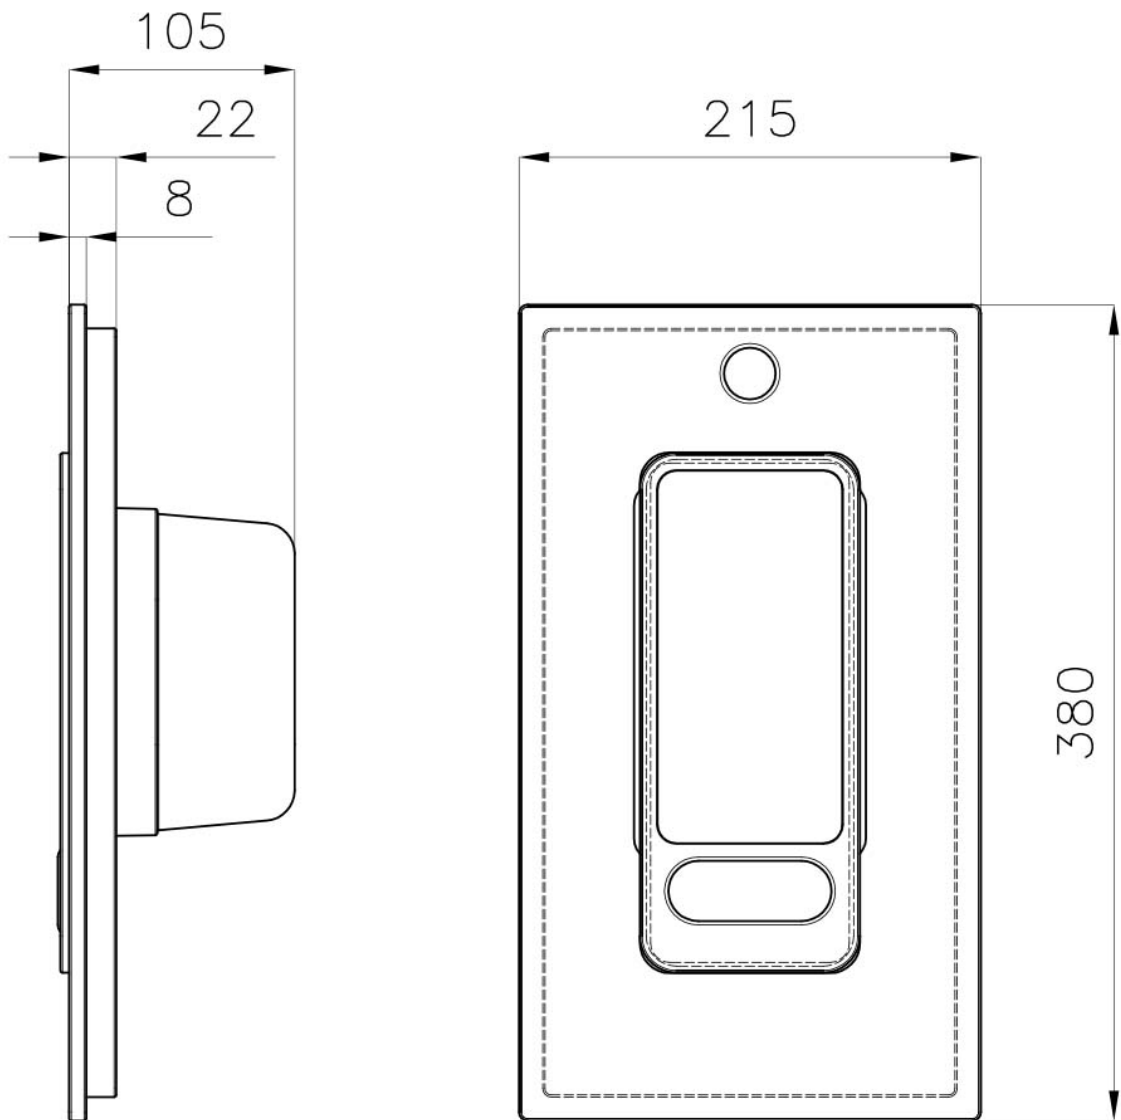

TECHNICAL DATA