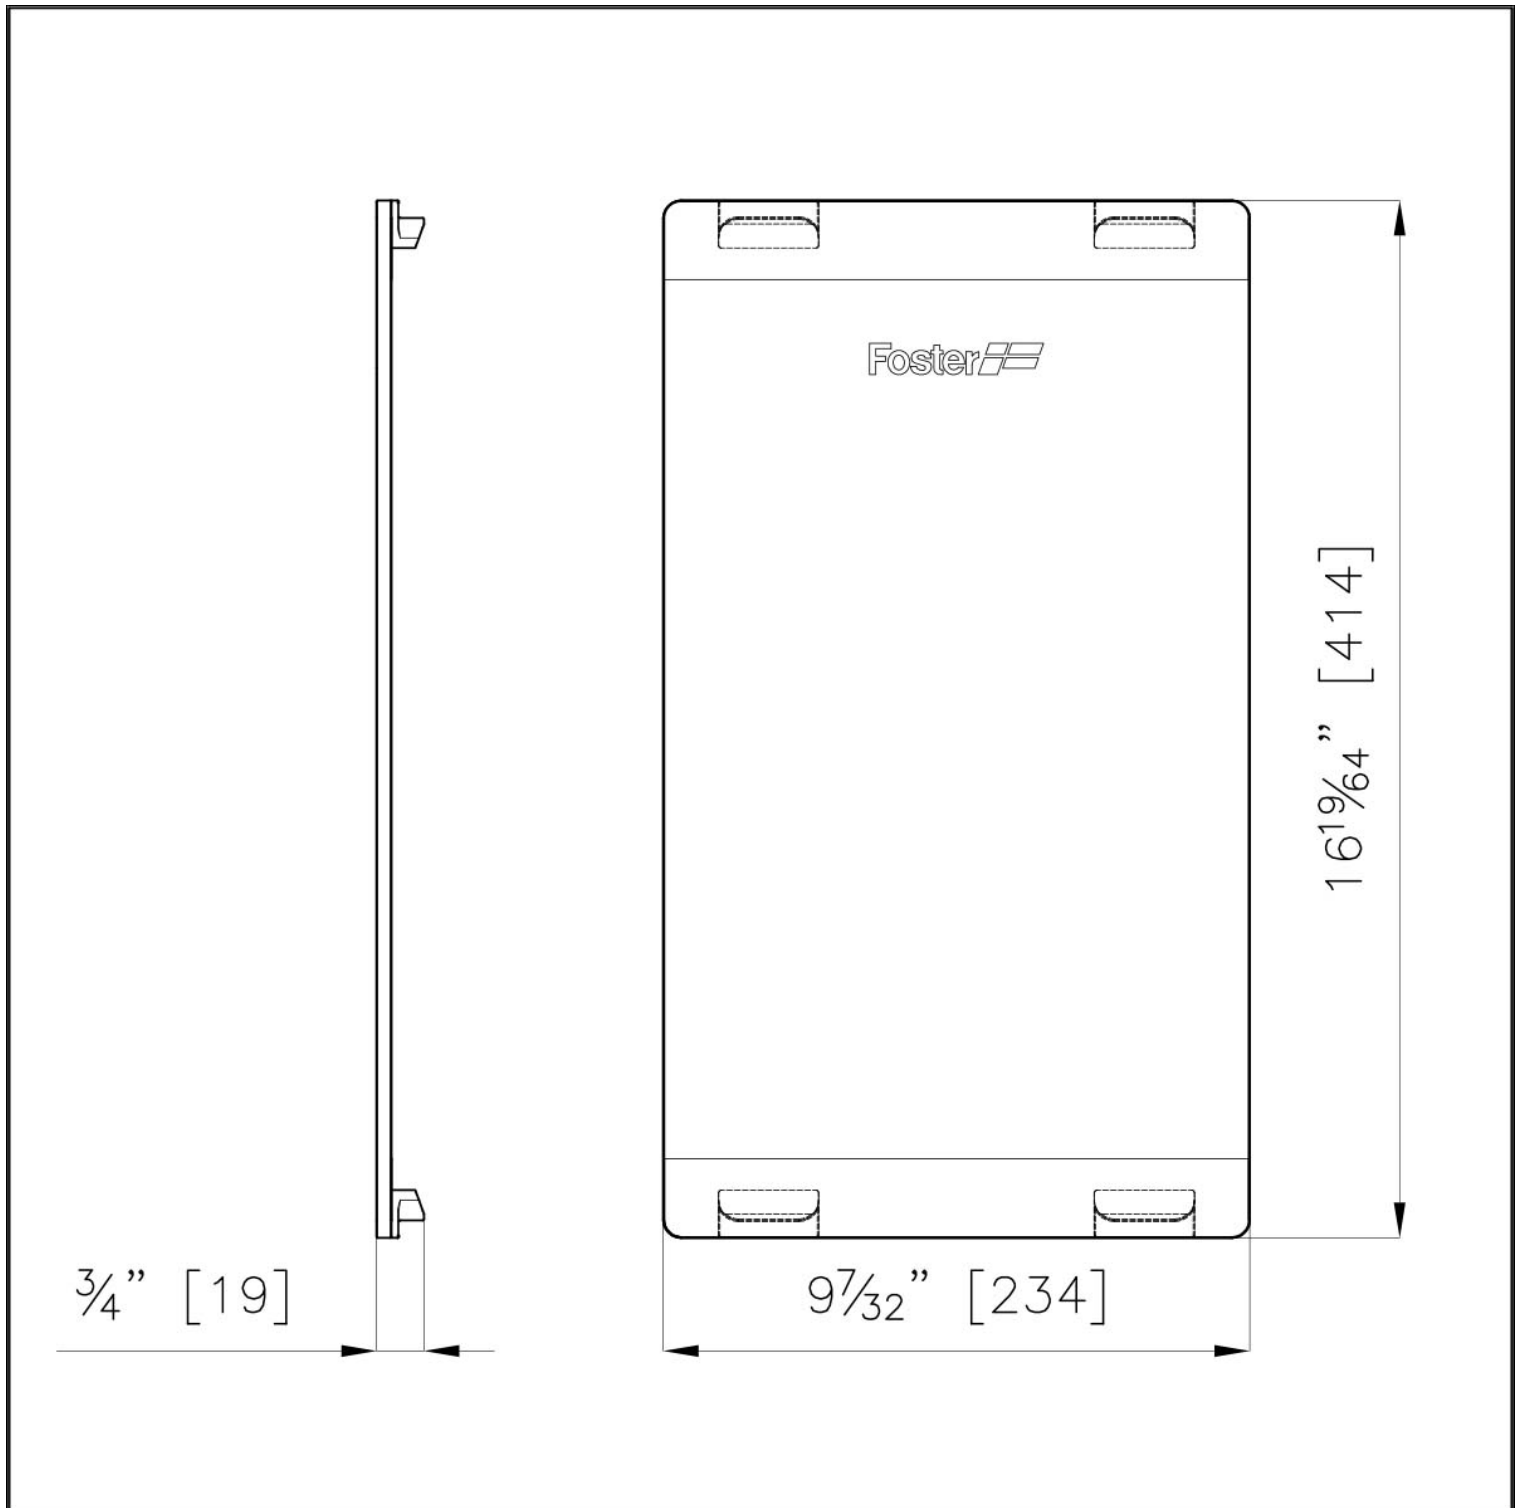

TECHNICAL DATA