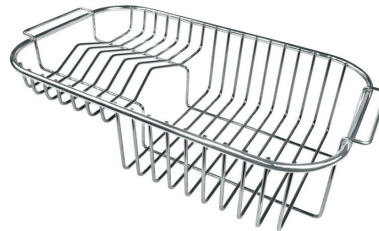

Small radius Bowls with squared shapes with a modern design and an increased capacity, for a minimal aesthetics connected with an extreme practicity.

TECHNICAL DATA

OPTIONAL ACCESSORIES

Cestello inox 8612 000

Glass chopping board 8631 300

HPDE Chopping board 8657 001

HPDE Twin chopping board 8644 101

Iroko-wood chopping board with stainless steel colander 8644 042

Iroko-wood sliding chopping board 8644 041

Iroko-wood twin chopping board
8644 004

Stainless steel plate rack 8100 303

White bowl 8153 100

Glass chopping board 8633 300

Graters kit with ring-holder and
food collection tray 8159 101

Iroko-wood chopping board 8646
000

Iroko-wood sliding chopping
board 8643 000