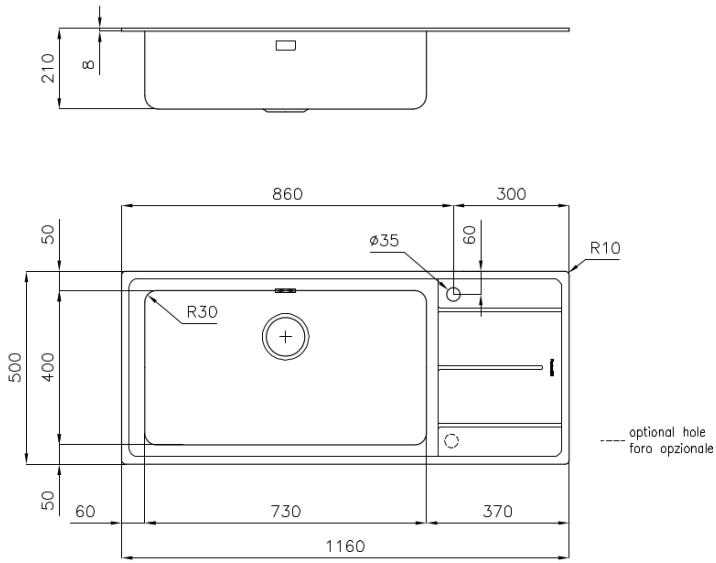

TECHNICAL DATA