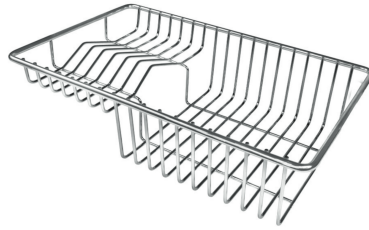

Small radius Bowls with squared shapes with a modern design and an increased capacity, for a minimal aesthetics connected with an extreme practicity.

TECHNICAL DATA

OPTIONAL ACCESSORIES

Cestello inox 8612 000

Glass chopping board 8631 300

HPDE Chopping board 8657 001

HPDE Twin chopping board 8644 101

Iroko-wood chopping board with stainless steel colander 8644 042

Iroko-wood sliding chopping board 8644 041

Iroko-wood twin chopping board
8644 004

Stainless steel plate rack 8100 303

White bowl 8153 100

Glass chopping board 8633 300

Graters kit with ring-holder and
food collection tray 8159 101

Iroko-wood chopping board 8646
000

Iroko-wood sliding chopping
board 8643 000