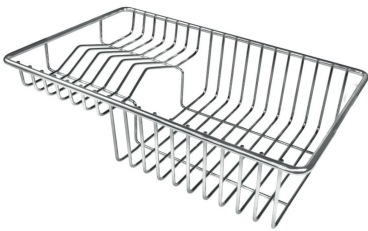

Stainless steel plate rack 8100 303