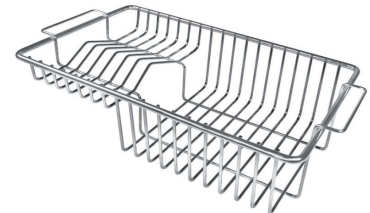

## OPTIONAL ACCESSORIES

Cestello inox 8612 000

Glass chopping board 8631 300

HPDE Chopping board 8657 001

HPDE Twin chopping board 8644 101

Iroko-wood chopping board with stainless steel colander 8644 042

Iroko-wood sliding chopping board 8644 041

Iroko-wood twin chopping board  
8644 004

Stainless steel colander 8154 000

Stainless steel plate rack 8100 154

Stainless steel plate rack 8100 303

White basket 8612 100

White bowl 8153 100

Graters kit with ring-holder and  
food collection tray 8159 101

Stainless steel perforated tray  
8151 000

Stainless steel plate rack 8100 201

**WARNING:**

The accessories 8159101, 8100303,8151000 are only usable in combination with 8644101

The accessories 8100154, 8154000 are only usable in combination with 8644004