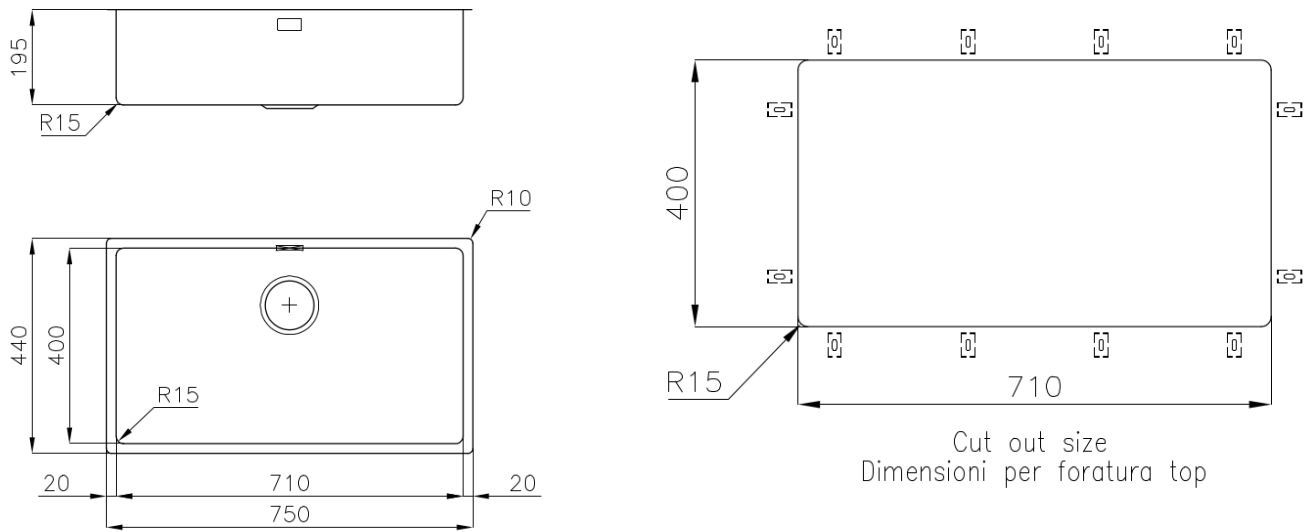

TECHNICAL DATA