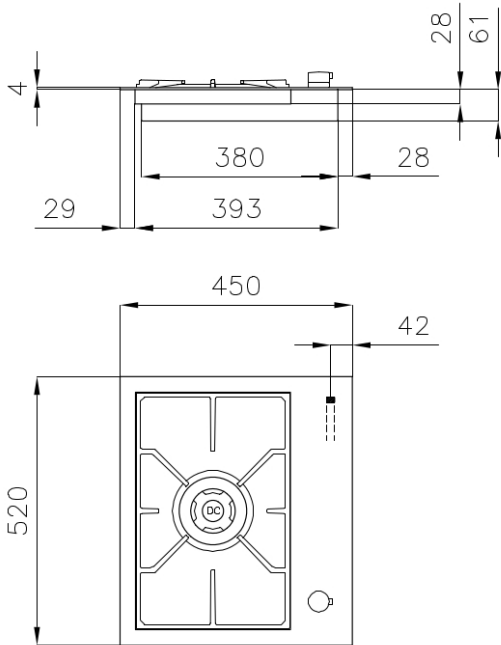

Under-knob ignition

The utmost freedom of movement with electronic under-knob ignition, a common feature of all models that allows a one-hand ignition of the burner.

TECHNICAL DATA