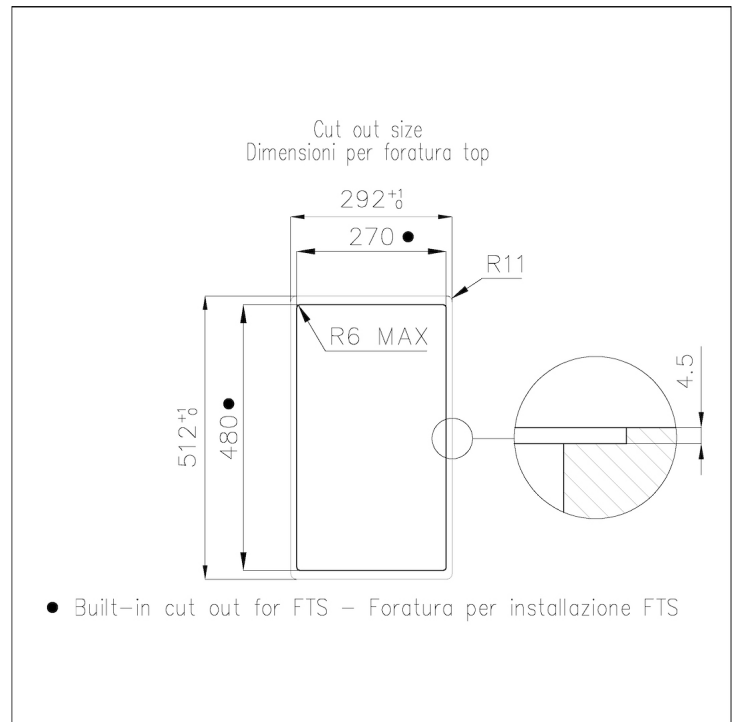

TECHNICAL DATA