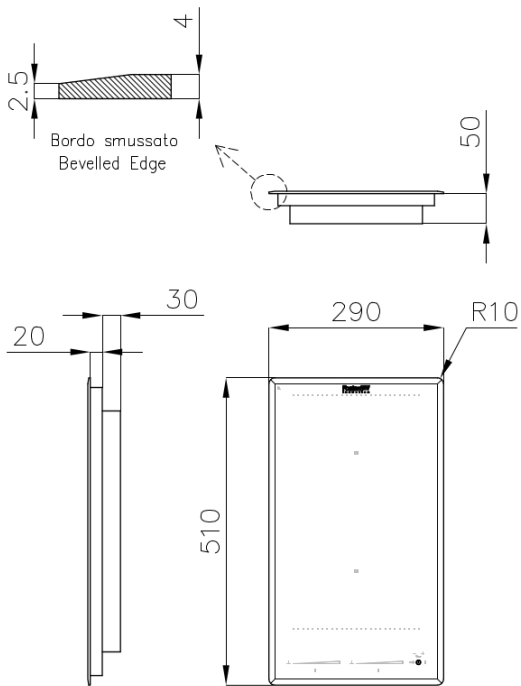

TECHNICAL DATA