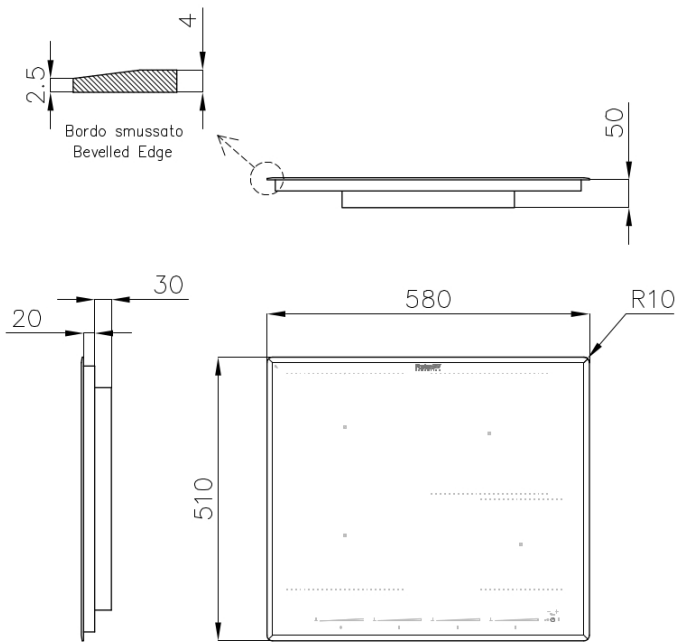

TECHNICAL DATA