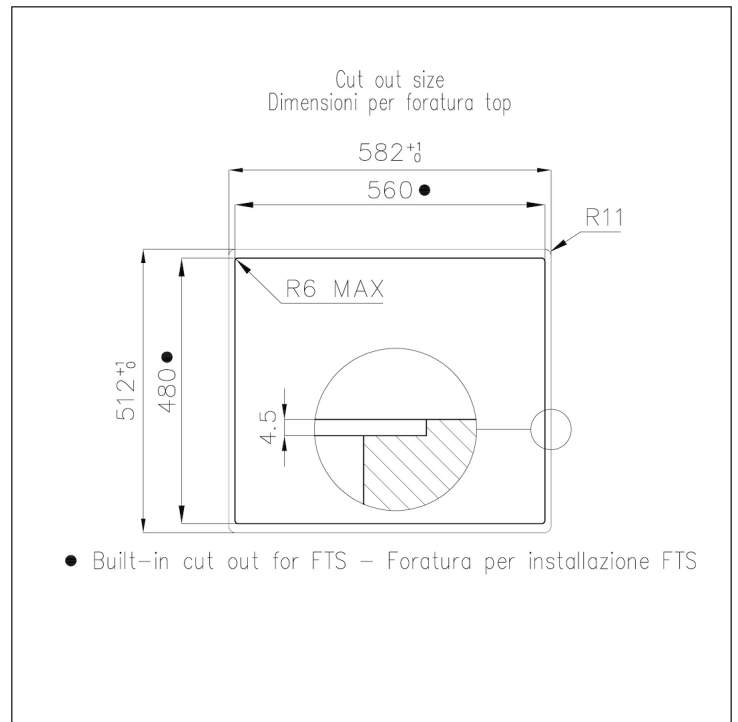

TECHNICAL DATA