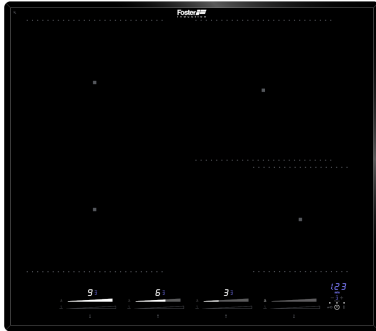

### DETAILS

Edge/Installation Type Bevelled Edge - for flush-mount or over-mount installation

---

Dimensions 580x510 mm

---

Heating element Four zones

---

Built-in hole View technical data sheet

---

Width 58 cm

---

Material/Finish Black Ceramic glass

---

Total power 2.800, 3.500, 4.500, 6.000, 7.400 W\*\*

---

Left 210x190 mm - 2.100 (3.000)\* W

---

Up-left 210x190 mm - 2.100 (3.000)\* W

---

Right	ø145 mm - 1.400 (1.850)*W
Up-right	ø200 mm - 2.300 (3.000)*W
Power settings	9 power settings per zone + Powerboost
Safety	Safety equipment
Type	Induction Hob
Type of commands	Touch Control
Notes:	**With the function PowerControl, maximum power can be set on the user to the listed values *PowerBoost