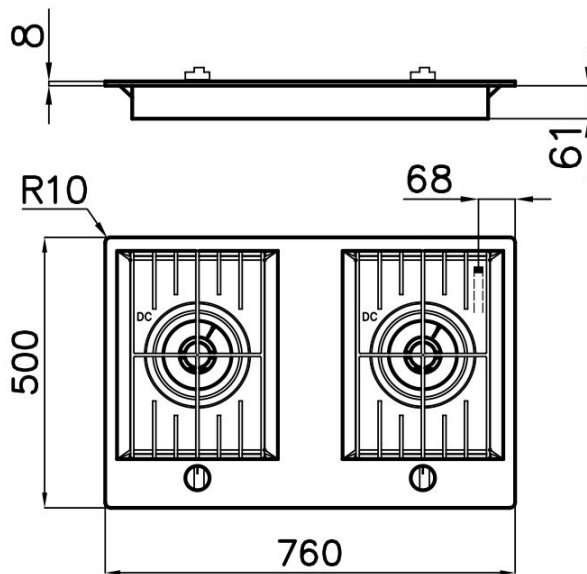

Ultra-flat hob

Design meets functionality in the the ultra-flat models. Elegant grids that form a generously sized overall surface.

Under-knob ignition

The utmost freedom of movement with electronic under-knob ignition, a common feature of all models that allows a one-hand ignition of the burner.

TECHNICAL DATA