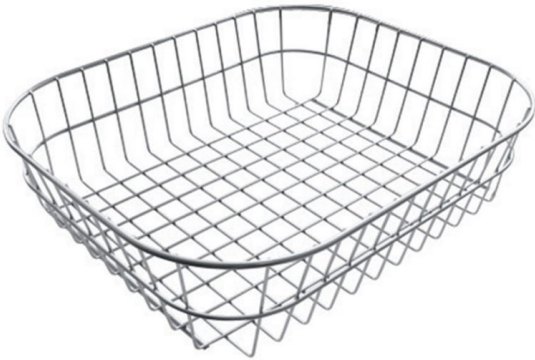

Stainless steel basket 8611 000

Accessories e Complements

Code: 8611 000

DETAILS

Sink accessories

Trays and baskets for tanks

Dimensions

34x40
