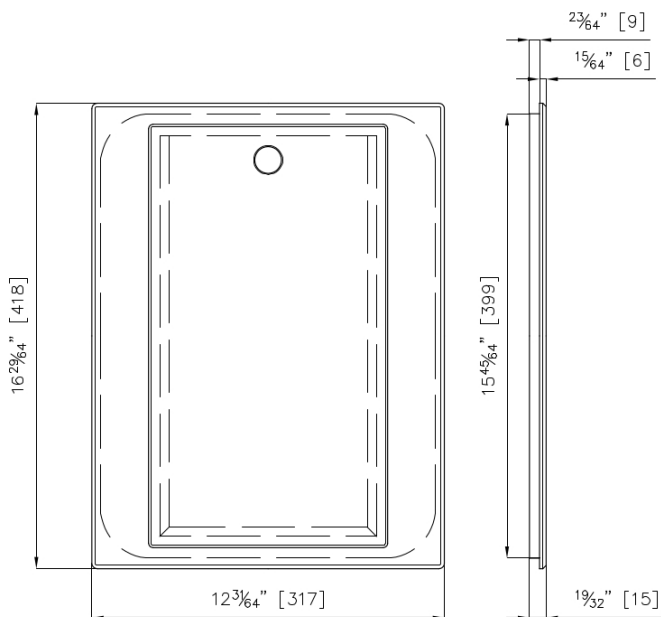

TECHNICAL DATA