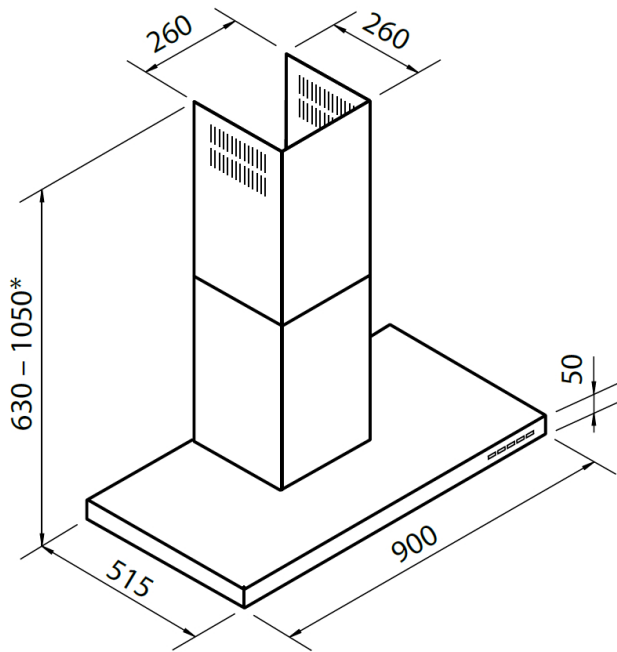

TECHNICAL DATA