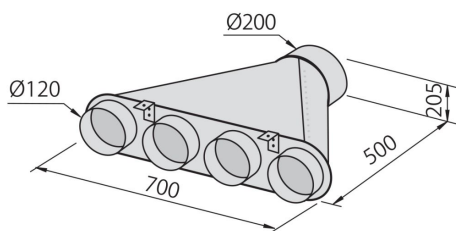

## OPTIONAL ACCESSORIES

Carbon filter 9700 528

Collector for 2 pipes 2523 000

Collector for 3 pipes 2524 000

Collector for 4 pipes 2525 000

Flexible silencing canalization  
9700 602

Flexible silencing canalization  
9700 603