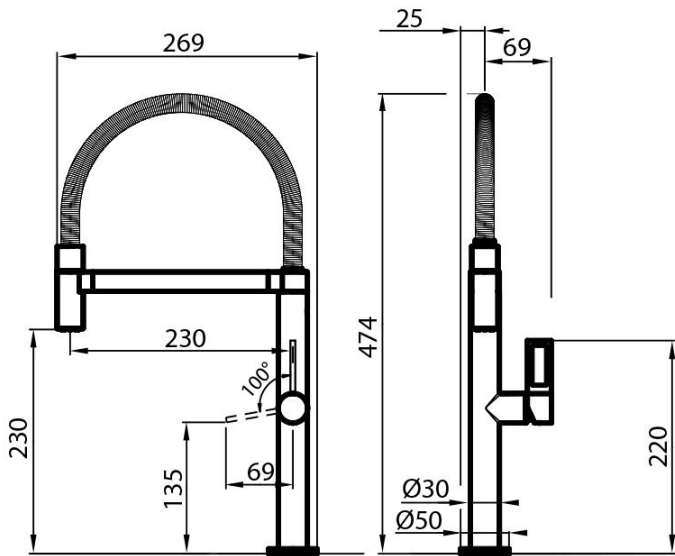

Mixer Tap Play 8487 000

Mixer Taps

Code: 8487 000

DETAILS

Rotating angle 360°

Strengthening plate ø50mm

Cartridge With ceramic discs

Mixer hole ø35mm

Material/Finish Chromed

Max worktop thickness 40mm

Mixer type Single lever faucet with rotating barrel and flexible head.

FEATURES

Rotating angle All the taps have a wide angle of rotation. Some models even permit a full 360° rotation.

Strengthening plate

Foster's mixer taps are equipped with the strengthening plate that offers perfect stability on any sink.

TECHNICAL DATA

GALLERY