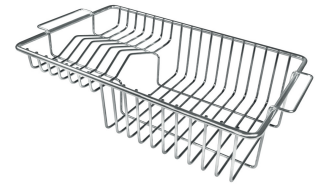

FEATURES

Basket 3,5" waste fitting	The drain is equipped with a large 3.5" drain, with the practical basket cap that prevents the discharge of solid parts. The 3.5 "drain allows the use of the Foster waste-disposer, compatible with all models.
Copper	The Copper finish is obtained by treating steel with a physical process called PVD (Physical Vacuum Deposition) which deposits particles of noble metals on the surface. The result is a unique and refined aesthetic effect, and an improvement of the mechanical properties of the steel which is more resistant to impact and scratches.
High thickness	1mm thick steel. A significant thickness, which guarantees the maximum sturdiness and durability.
Perimetral overflow	The overflow is always a security on the Foster sinks that prevents the overflow of water in case of oversights. The perimeter drain solution improves aesthetics thanks to its square and essential shape.
Small radius	Bowls with squared shapes with a modern design and an increased capacity, for a minimal aesthetics connected with an extreme practicality.

Iroko-wood chopping board with stainless steel colander 8644 042

Iroko-wood sliding chopping board 8644 041

Iroko-wood twin chopping board 8644 004

Stainless steel colander 8154 000

Stainless steel plate rack 8100 154

Stainless steel plate rack 8100 303

White basket 8612 100

White bowl 8153 100

Graters kit with ring-holder and food collection tray 8159 101

Stainless steel perforated tray 8151 000

Stainless steel plate rack 8100 201