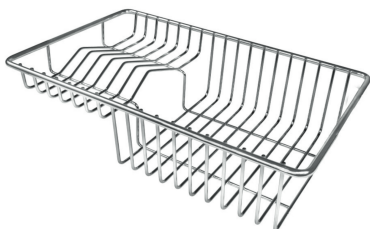

FEATURES

Basket 3,5" waste fitting	The drain is equipped with a large 3.5" drain, with the practical basket cap that prevents the discharge of solid parts. The 3.5 "drain allows the use of the Foster waste-disposer, compatible with all models.
Copper	The Copper finish is obtained by treating steel with a physical process called PVD (Physical Vacuum Deposition) which deposits particles of noble metals on the surface. The result is a unique and refined aesthetic effect, and an improvement of the mechanical properties of the steel which is more resistant to impact and scratches.
High thickness	1mm thick steel. A significant thickness, which guarantees the maximum sturdiness and durability.
Perimetral overflow	The overflow is always a security on the Foster sinks that prevents the overflow of water in case of oversights. The perimeter drain solution improves aesthetics thanks to its square and essential shape.
Small radius	Bowls with squared shapes with a modern design and an increased capacity, for a minimal aesthetics connected with an extreme practicality.

TECHNICAL DATA

Cut out size
Dimensioni per foratura top

GALLERY

OPTIONAL ACCESSORIES

Cestello inox 8612 000

Glass chopping board 8631 300

HPDE Chopping board 8657 001

HPDE Twin chopping board 8644 101

Iroko-wood chopping board with stainless steel colander 8644 042

Iroko-wood sliding chopping board 8644 041

Iroko-wood twin chopping board 8644 004

Stainless steel colander 8154 000

Stainless steel plate rack 8100 154

Stainless steel plate rack 8100 303

White basket 8612 100

White bowl 8153 100

Graters kit with ring-holder and food collection tray 8159 101

Stainless steel perforated tray 8151 000

Stainless steel plate rack 8100 201