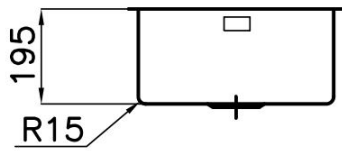

TECHNICAL DATA