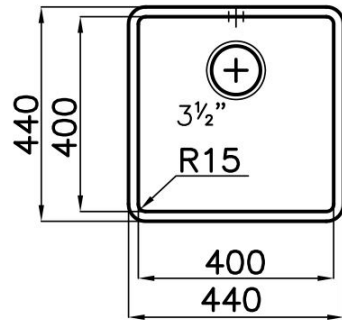

TECHNICAL DATA