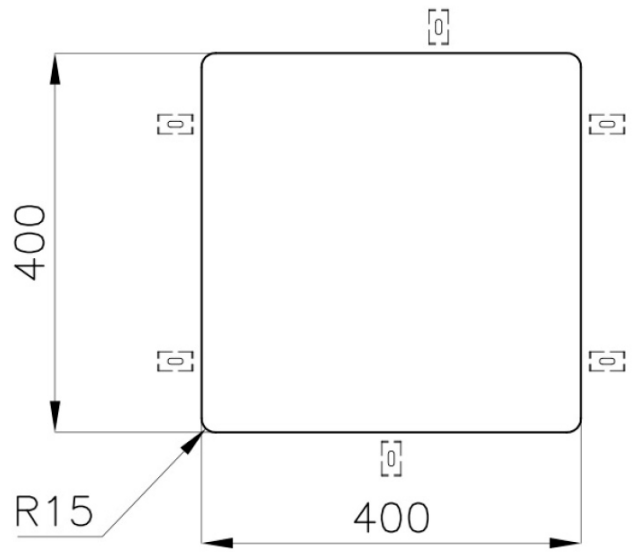

TECHNICAL DATA