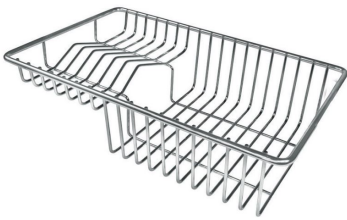

---

**Small radius** Bowls with squared shapes with a modern design and an increased capacity, for a minimal aesthetics connected with an extreme practicality.

---

## OPTIONAL ACCESSORIES

Cestello inox 8612 000

Glass chopping board 8631 300

HPDE Chopping board 8657 001

HPDE Twin chopping board 8644 101

Iroko-wood chopping board with stainless steel colander 8644 042

Iroko-wood sliding chopping board 8644 041

Iroko-wood twin chopping board  
8644 004

Stainless steel colander 8154 000

Stainless steel plate rack 8100 154

Stainless steel plate rack 8100 303

White basket 8612 100

White bowl 8153 100

Graters kit with ring-holder and  
food collection tray 8159 101