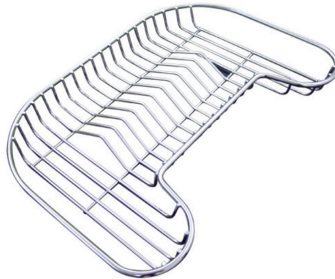

Deep bowls This bowls reach an important depth, over 20 cm, thanks to the advanced production technology, that can be offer great capiciency and practicity in all the washing operations.

Double mixer hole The large tap counter is already fitted with a series of 2 tap holes. In the second hole it is possible to install the remote control of the automatic drain or, alternatively, a practical soap dispenser.

High thickness 1mm thick steel. A significant thickness, which guarantees the maximum sturdiness and durability.

TECHNICAL DATA

GALLERY

OPTIONAL ACCESSORIES

Iroko-wood chopping board 8659 111

Iroko-wood chopping board 8659 112

Iroko-wood twin chopping board 8644 003

Stainless steel colander 8154 000

Stainless steel plate rack 8100 111

Stainless steel plate rack 8100 154

Vaschetta bianca 8152 100

White colander 8151 100