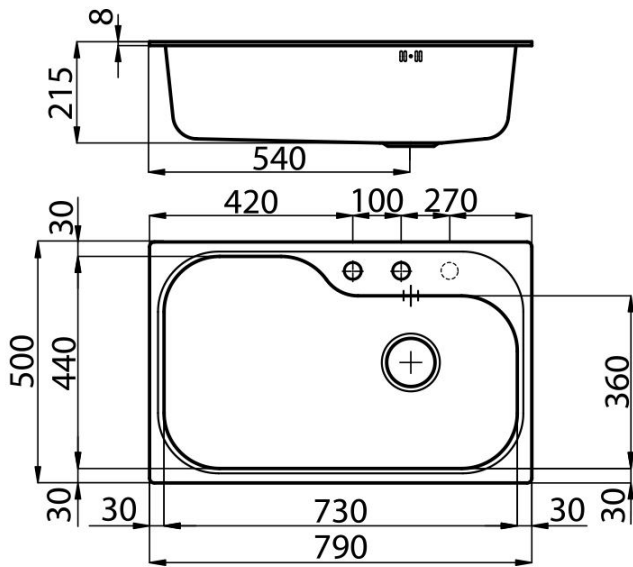

TECHNICAL DATA