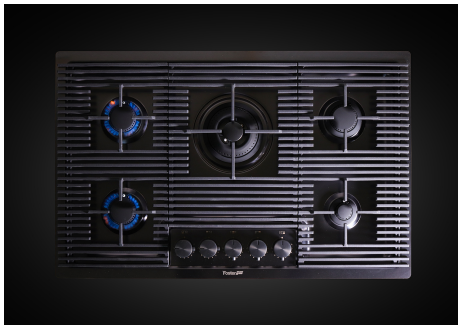

GALLERY

OPTIONAL ACCESSORIES