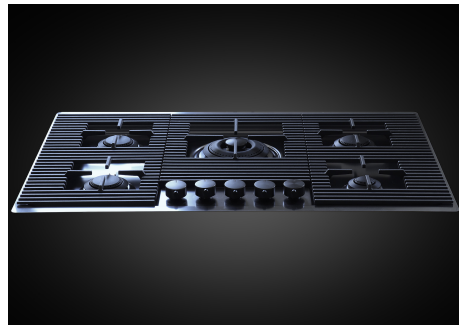

GALLERY

OPTIONAL ACCESSORIES