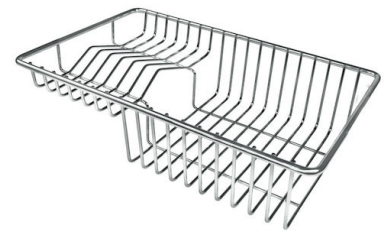

Small radius Bowls with squared shapes with a modern design and an increased capacity, for a minimal aesthetics connected with an extreme practicality.

TECHNICAL DATA

GALLERY

OPTIONAL ACCESSORIES

Cestello inox

HPDE Chopping board

HPDE Twin chopping board

Iroko-wood chopping board with stainless steel colander

Iroko-wood sliding chopping board

Iroko-wood twin chopping board

Stainless steel colander

Stainless steel plate rack

Stainless steel plate rack

White basket

White bowl

Graters kit with ring-holder and food collection tray

Stainless steel perforated tray

Stainless steel plate rack

WARNING:

The accessories 8159101, 8100303,8151000 are only usable in combination with 8644101