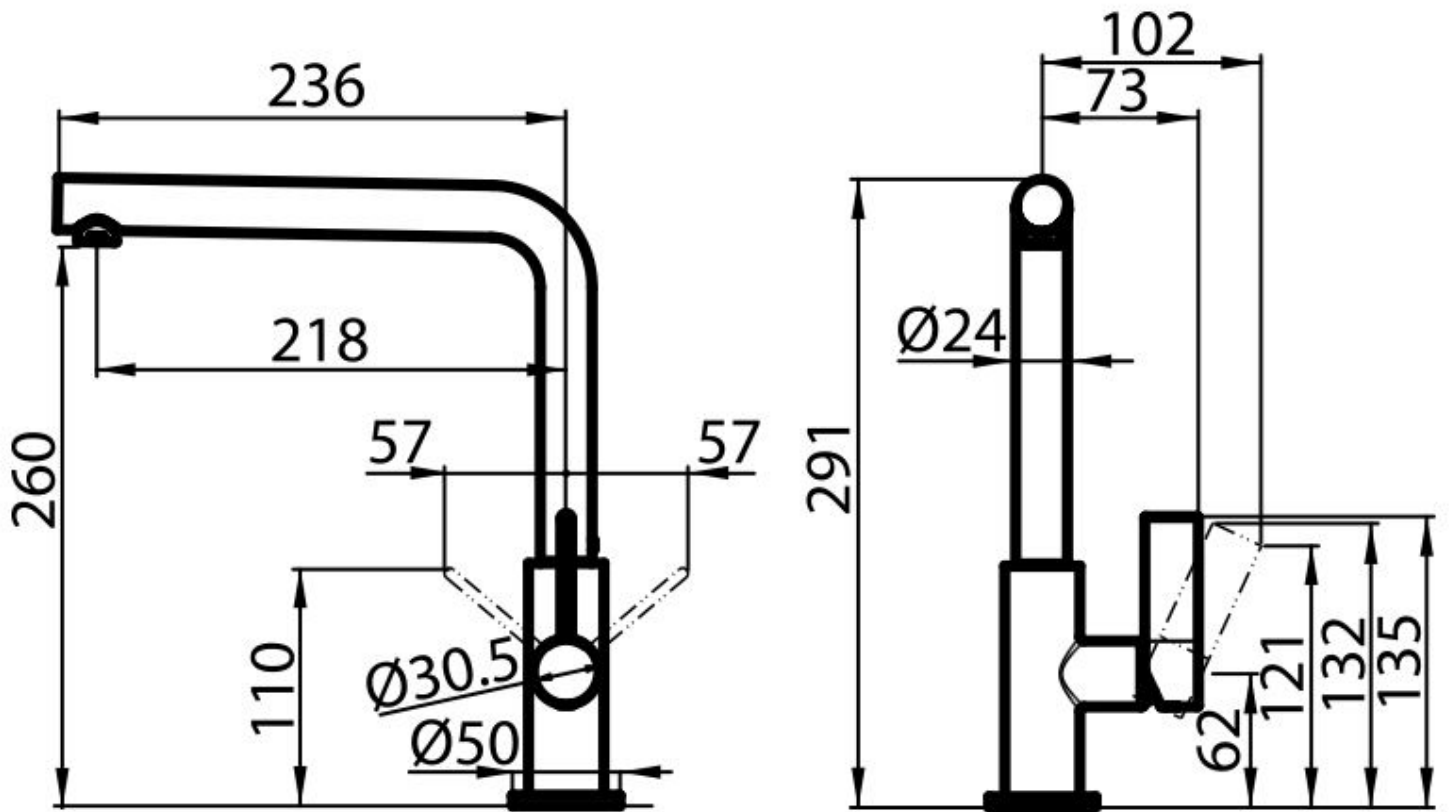

Mixer Tap Omega Matt Black

Mixer Taps

Code: 8497 606

DETAILS

Coloring Matt Black

Texture Painted

Material Brass

Rotating angle 360°

Strengthening plate ø50mm

Cartridge With ceramic discs

Mixer hole ø35mm

Rear encumbrance 35mm

Max worktop thickness 40mm

Mixer type Single lever mixer tap with rotating barrel.

FEATURES

Rotating angle All the taps have a wide angle of rotation. Some models even permit a full 360° rotation.

Strengthening plate Foster's mixer taps are equipped with the strengthening plate that offers perfect stability on any sink.

TECHNICAL DATA

GALLERY