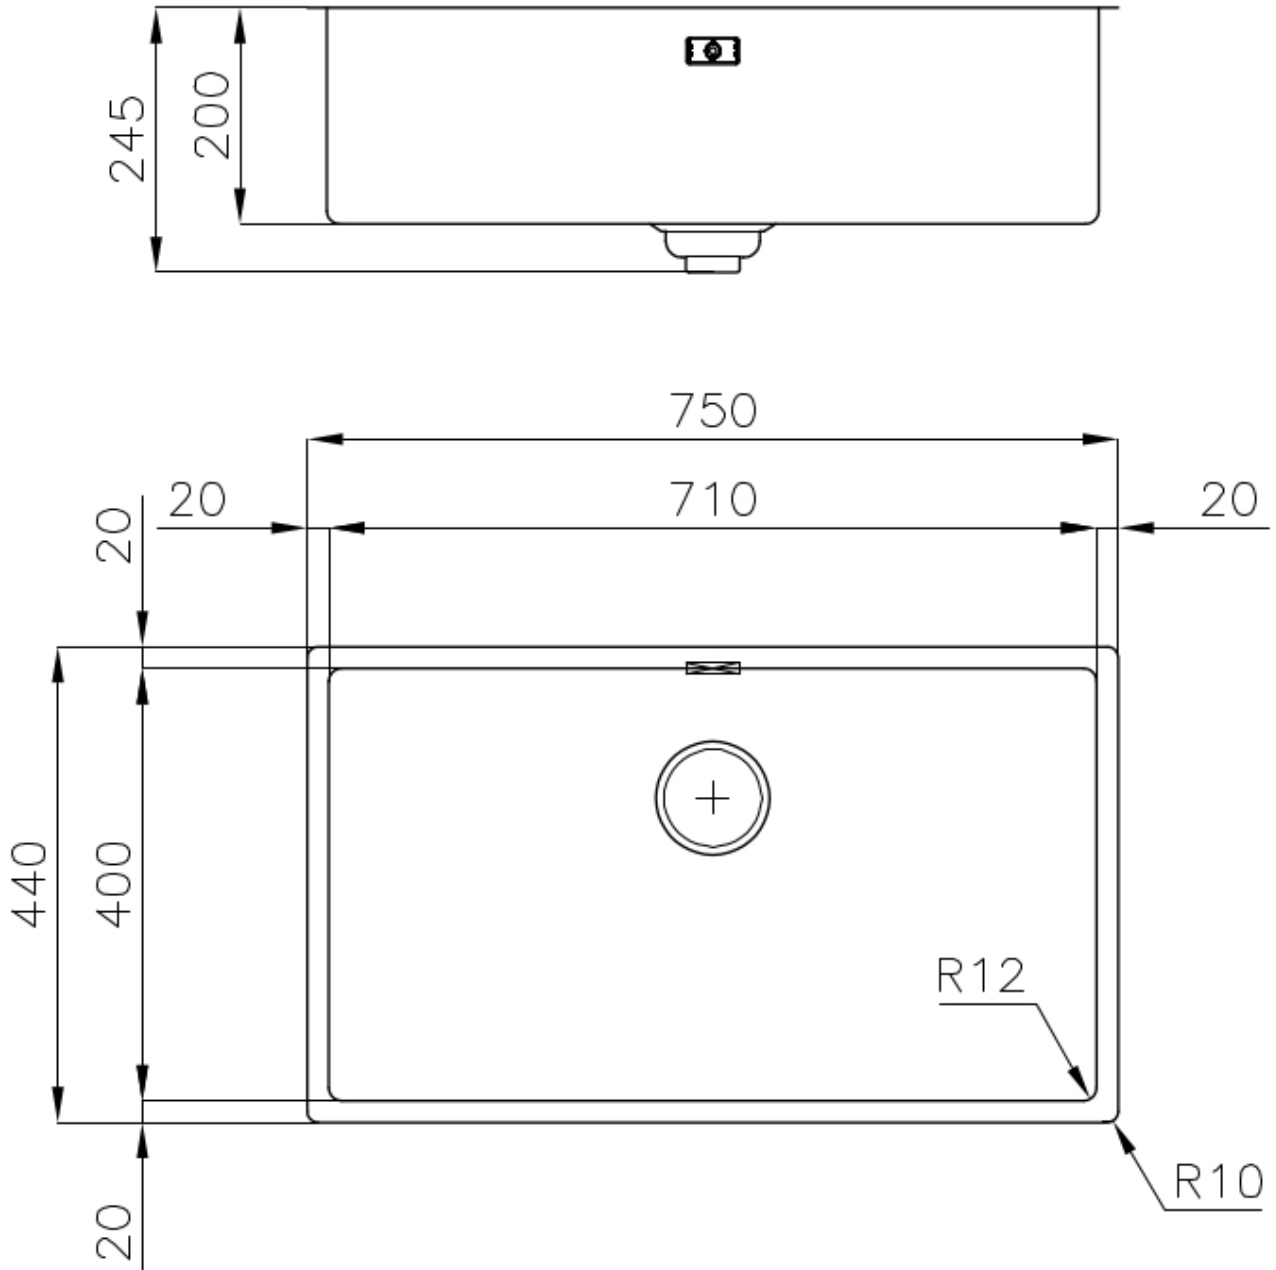

TECHNICAL DATA