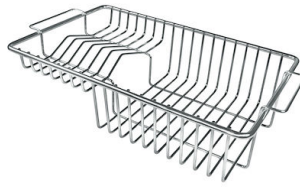

## OPTIONAL ACCESSORIES

Cestello inox

HPDE Chopping board

HPDE Twin chopping board

Iroko-wood chopping board with stainless steel colander

Iroko-wood sliding chopping board

Iroko-wood twin chopping board

Stainless steel colander

Stainless steel plate rack

Stainless steel plate rack

White basket

White bowl

Graters kit with ring-holder and food collection tray

Stainless steel perforated tray

Stainless steel plate rack

**WARNING:**