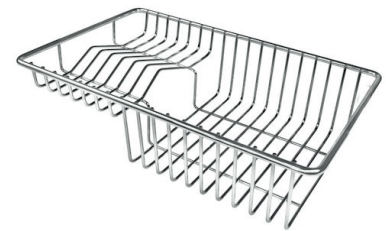

## OPTIONAL ACCESSORIES

Cestello inox

HPDE Chopping board

HPDE Twin chopping board

Iroko-wood chopping board with stainless steel colander

Iroko-wood sliding chopping board

Iroko-wood twin chopping board

Stainless steel colander

Stainless steel plate rack

Stainless steel plate rack

White basket

White bowl

Graters kit with ring-holder and food collection tray

Stainless steel perforated tray

Stainless steel plate rack

**WARNING:**