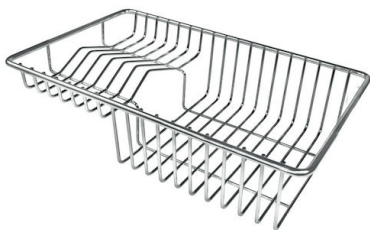

## OPTIONAL ACCESSORIES

Cestello inox

Glass chopping board

HPDE Chopping board

HPDE Twin chopping board

Iroko-wood chopping board with stainless steel colander

Iroko-wood sliding chopping board

Iroko-wood twin chopping board

Stainless steel colander

Stainless steel plate rack

Stainless steel plate rack

White basket

White bowl

Graters kit with ring-holder and food collection tray

Stainless steel perforated tray

Stainless steel plate rack