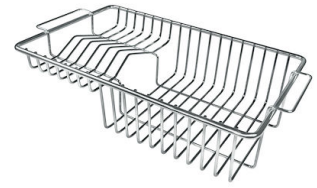

## OPTIONAL ACCESSORIES

Cestello inox

Glass chopping board

HPDE Chopping board

HPDE Twin chopping board

Iroko-wood chopping board with stainless steel colander

Iroko-wood sliding chopping board

Iroko-wood twin chopping board

Stainless steel colander

Stainless steel plate rack

Stainless steel plate rack

White basket

White bowl

Graters kit with ring-holder and food collection tray

Stainless steel perforated tray

Stainless steel plate rack