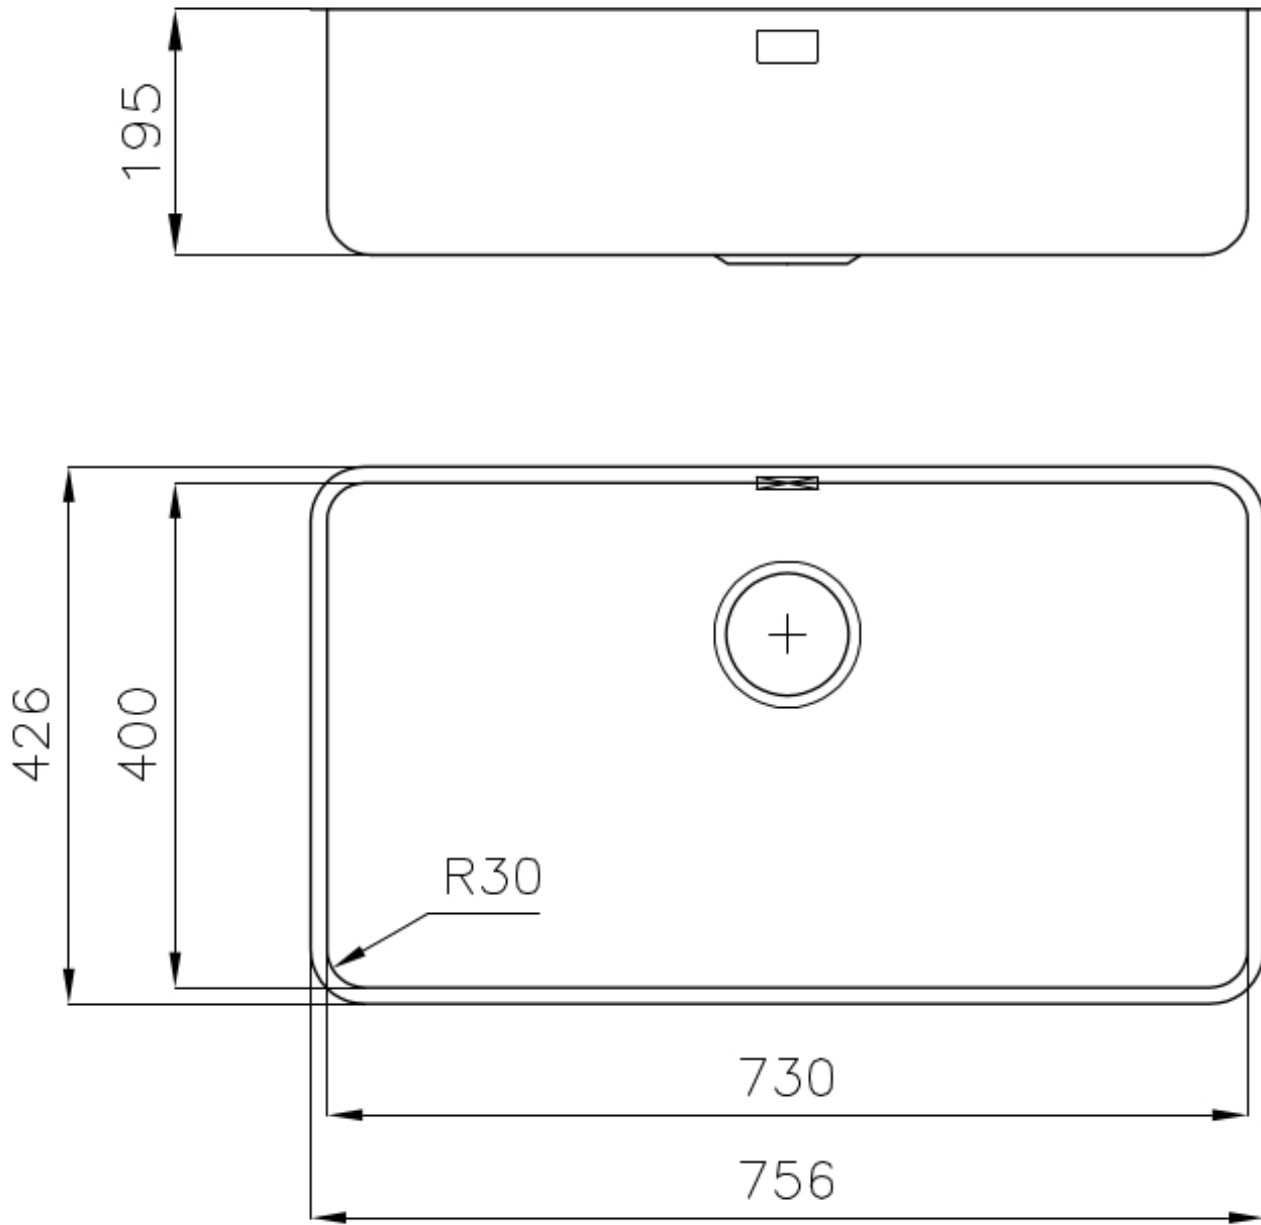

### DETAILS

Edge/Installation Type	Undermount
Material	AISI 304 stainless steel
Texture	Foster brushed
Base	80 cm
Dimensions	770x440 mm
Standard fittings	Fixing hooks, gasket, drain, overflow and siphon, boxed packing
Mixer holes	No standard holes
Built-in hole	View technical data sheet
Drainer	No

Width 77 cm

---

Bowl dimension 730x400 mm

---

Number of bowls 1 bowl

---

Waste fitting 3,5" drain

---

## FEATURES

**Basket 3,5" waste fitting** The drain is equipped with a large 3.5" drain, with the practical basket cap that prevents the discharge of solid parts.

---

**Deep bowls** This bowls reach an important depth, over 20 cm, thanks to the advanced production technology, that can be offer great capieny and practicity in all the washing operations.

## TECHNICAL DATA

Cut out size – Dimensioni per foratura top