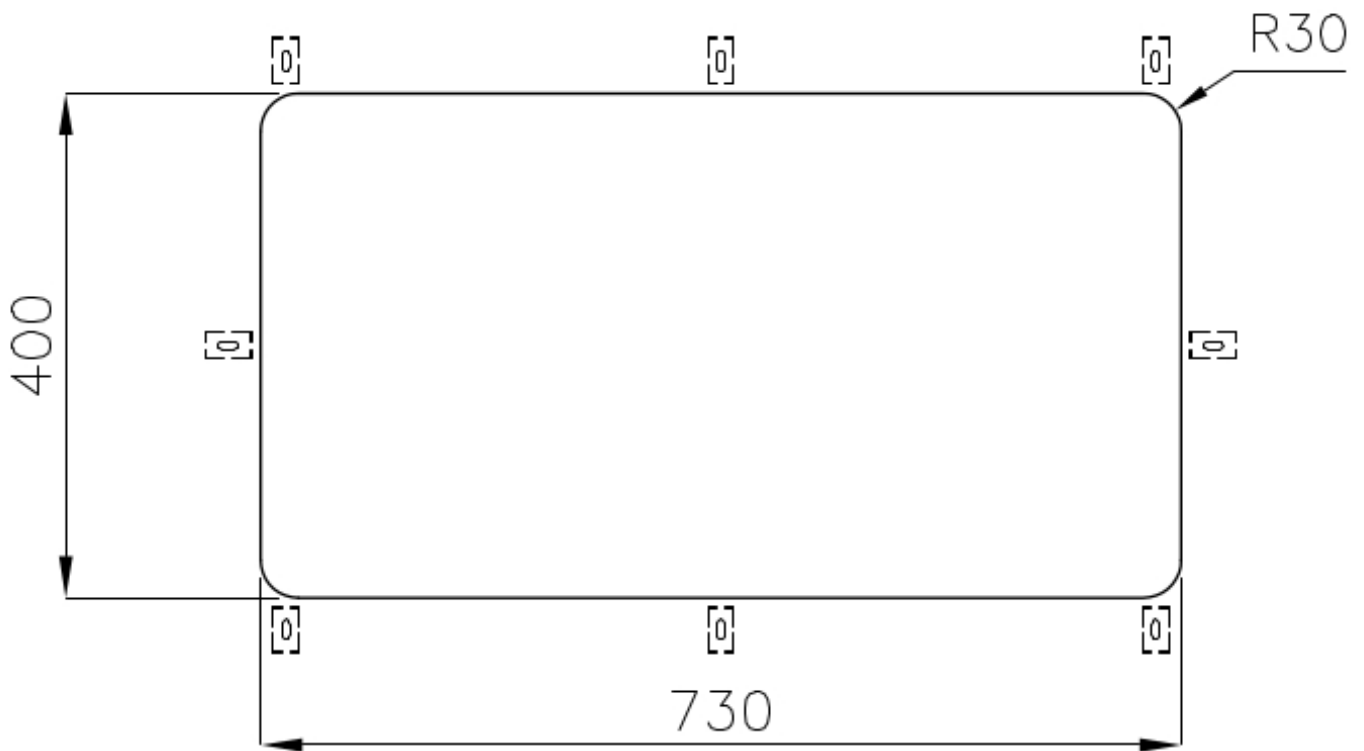

### DETAILS

Edge/Installation Type	Undermount
Material	AISI 304 stainless steel
Texture	Foster brushed
Base	80 cm
Dimensions	770x440 mm
Standard fittings	Fixing hooks, gasket, drain, overflow and siphon, boxed packing
Mixer holes	No standard holes
Built-in hole	View technical data sheet
Drainer	No

Width 77 cm

---

Bowl dimension 730x400 mm

---

Number of bowls 1 bowl

---

Waste fitting 3,5" drain

---

## FEATURES

**Basket 3,5" waste fitting** The drain is equipped with a large 3.5" drain, with the practical basket cap that prevents the discharge of solid parts.

---

**Deep bowls** This bowls reach an important depth, over 20 cm, thanks to the advanced production technology, that can be offer great capieny and practicity in all the washing operations.

## TECHNICAL DATA

Cut out size – Dimensioni per foratura top