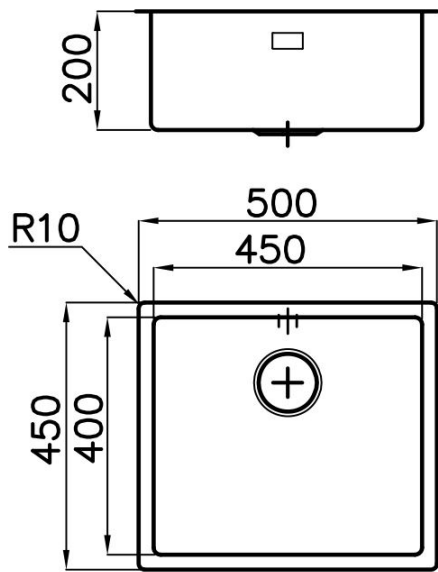

TECHNICAL DATA