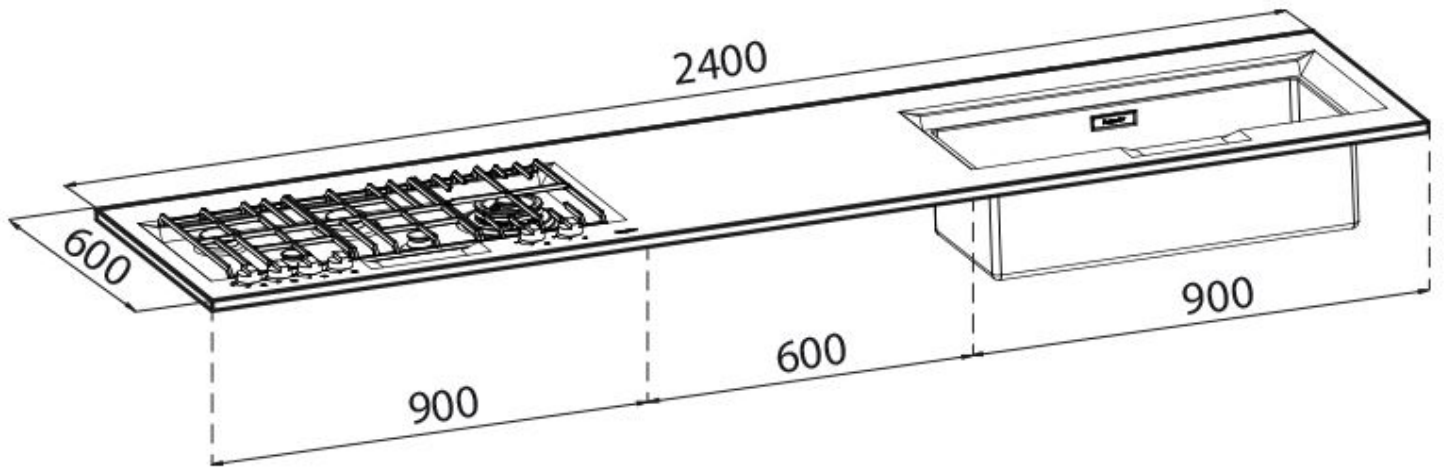

TECHNICAL DATA