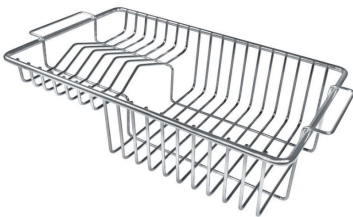

Stainless steel plate rack 8100 201