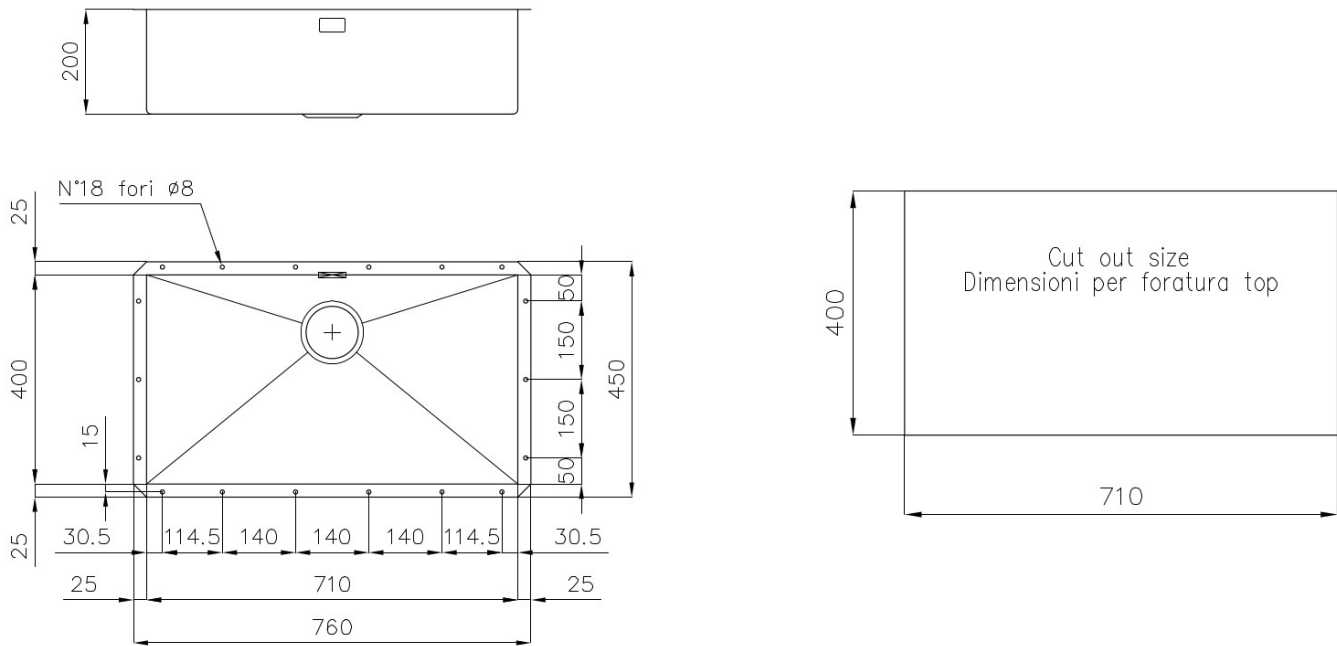

Mixer holes No standard holes

Built-in hole View technical data sheet

Drainer No

Width 76 cm

Material/Finish Foster-brushed finish AISI 304 stainless steel

Bowl dimension 710x400mm

Number of bowls 1 bowl

Waste fitting 3,5" drain

FEATURES

Basket 3,5" waste fitting The drain is equipped with a large 3.5" drain, with the practical basket cap that prevents the discharge of solid parts. The 3.5 "drain allows the use of the Foster waste-disposer, compatible with all models.

Deep bowls This bowls reach an important depth, over 20 cm, thanks to the advanced production technology, that can be offer great capiciency and praticity in all the washing operations.

Diamond-shape bottom The draining of water is an important feature in a sink, and it's always taken good care of in Foster products. In the bent-welded sinks, which would have a flat bottom, the proper draining is guaranteed by the elegant beveling, which helps the water flow.

Squared bowls - 0/9 radius The square bowls of Foster have perfectly squared vertical edges, while those on the bottom have a small radius of 9 mm that facilitates cleaning operations.

TECHNICAL DATA

OPTIONAL ACCESSORIES